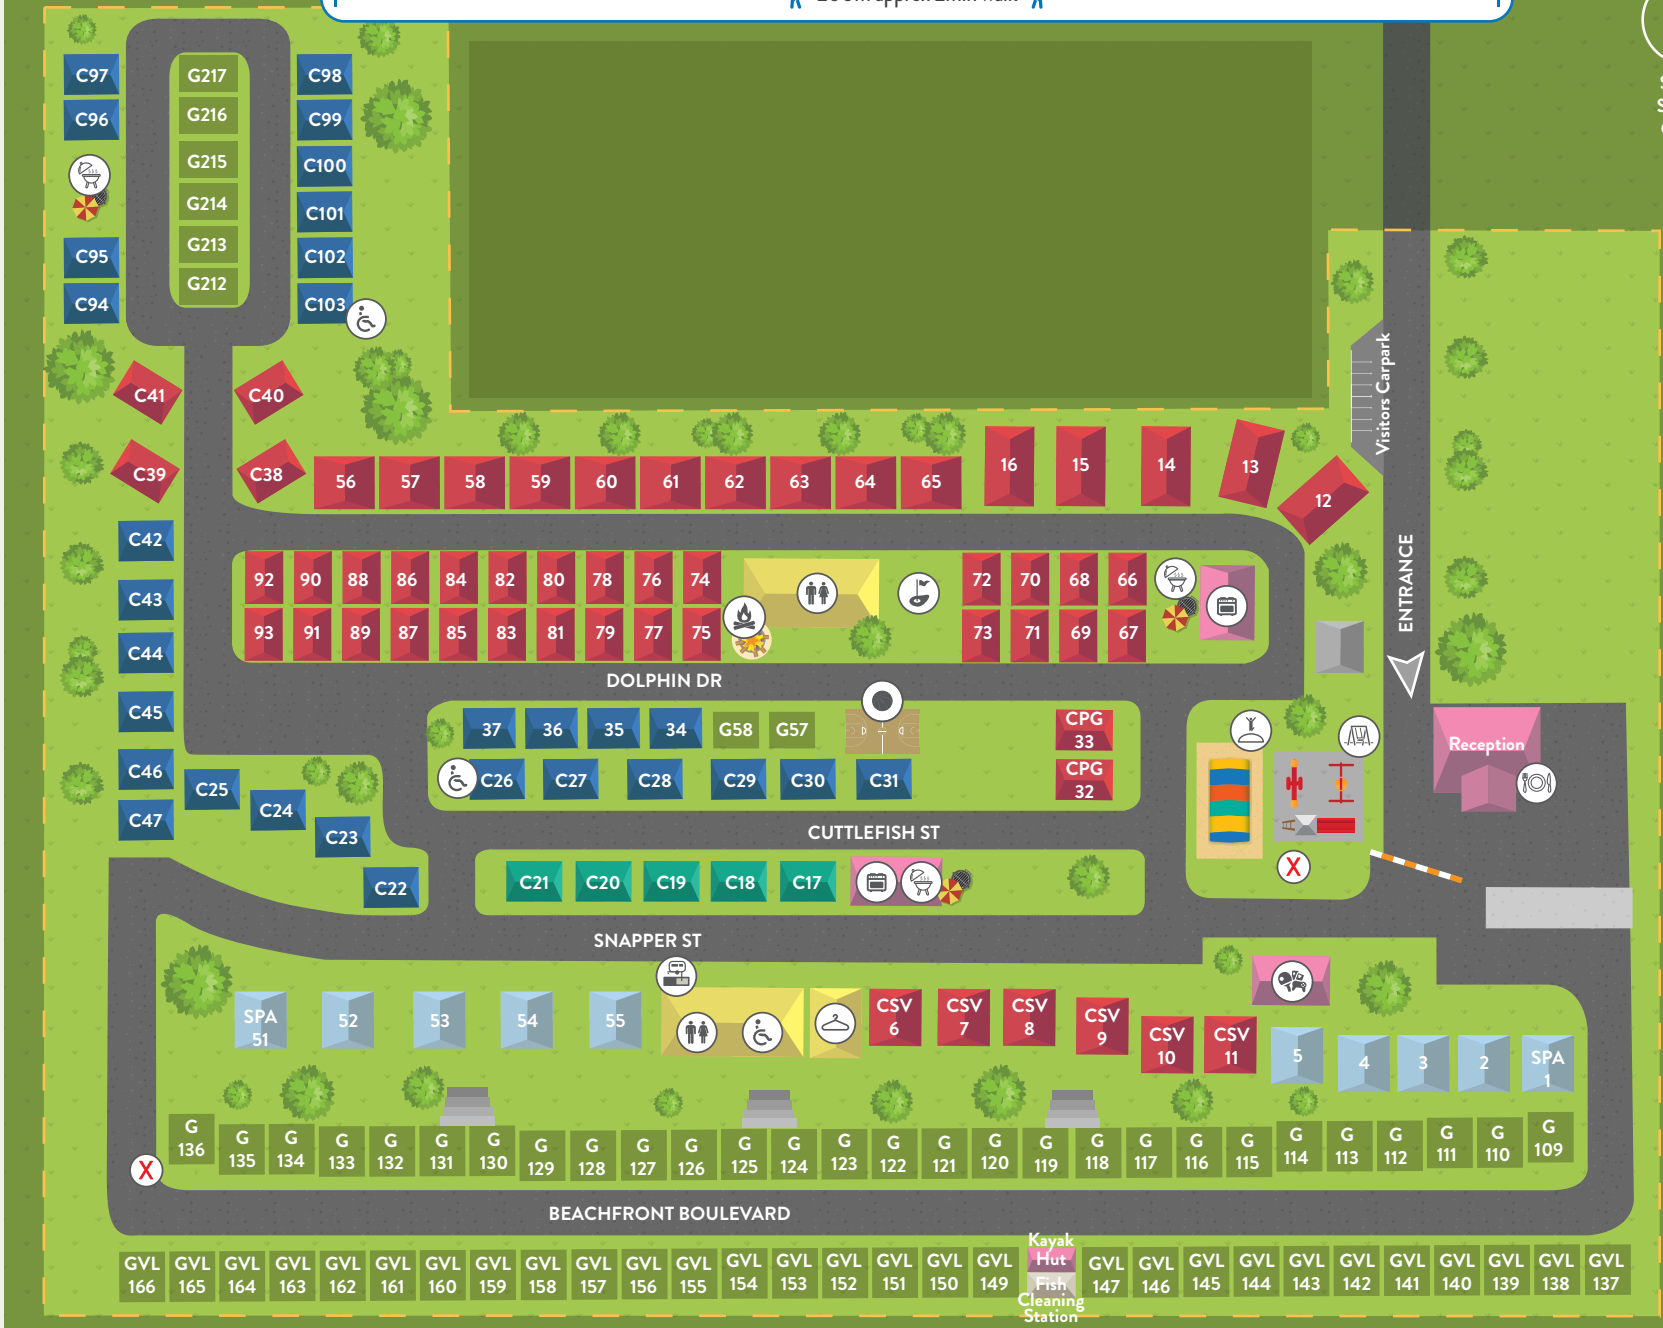

WHYALLA FORESHORE

- DELUXE
- SUPERIOR
- STANDARD
- BUDGET
- POWERED SITES
- COMMON AREAS
- AMENITIES
- PERMANENT SITES
- LAUNDRY
- DUMP POINT
- GAMES ROOM
- PLAYGROUND
- PUTT PUTT GOLF
- BASKETBALL COURT
- CAMP KITCHEN
- KIOSK
- BOUNCING PILLOW
- BBQ
- TOILETS
- ACCESSIBLE
- FIRE PIT
- EVACUATION POINT

Sites & Selected Cabins

200m approx 2min walk

51 Broadbent Terrace, Whyalla SA 5600 • (08) 8645 7474

facebook.com/discoveryparks
 @discoveryparks
 www.tripadvisor.com.au

Thanks for staying with us. We'd love to see your photos and hear about your time at Discovery Parks - Whyalla Foreshore.